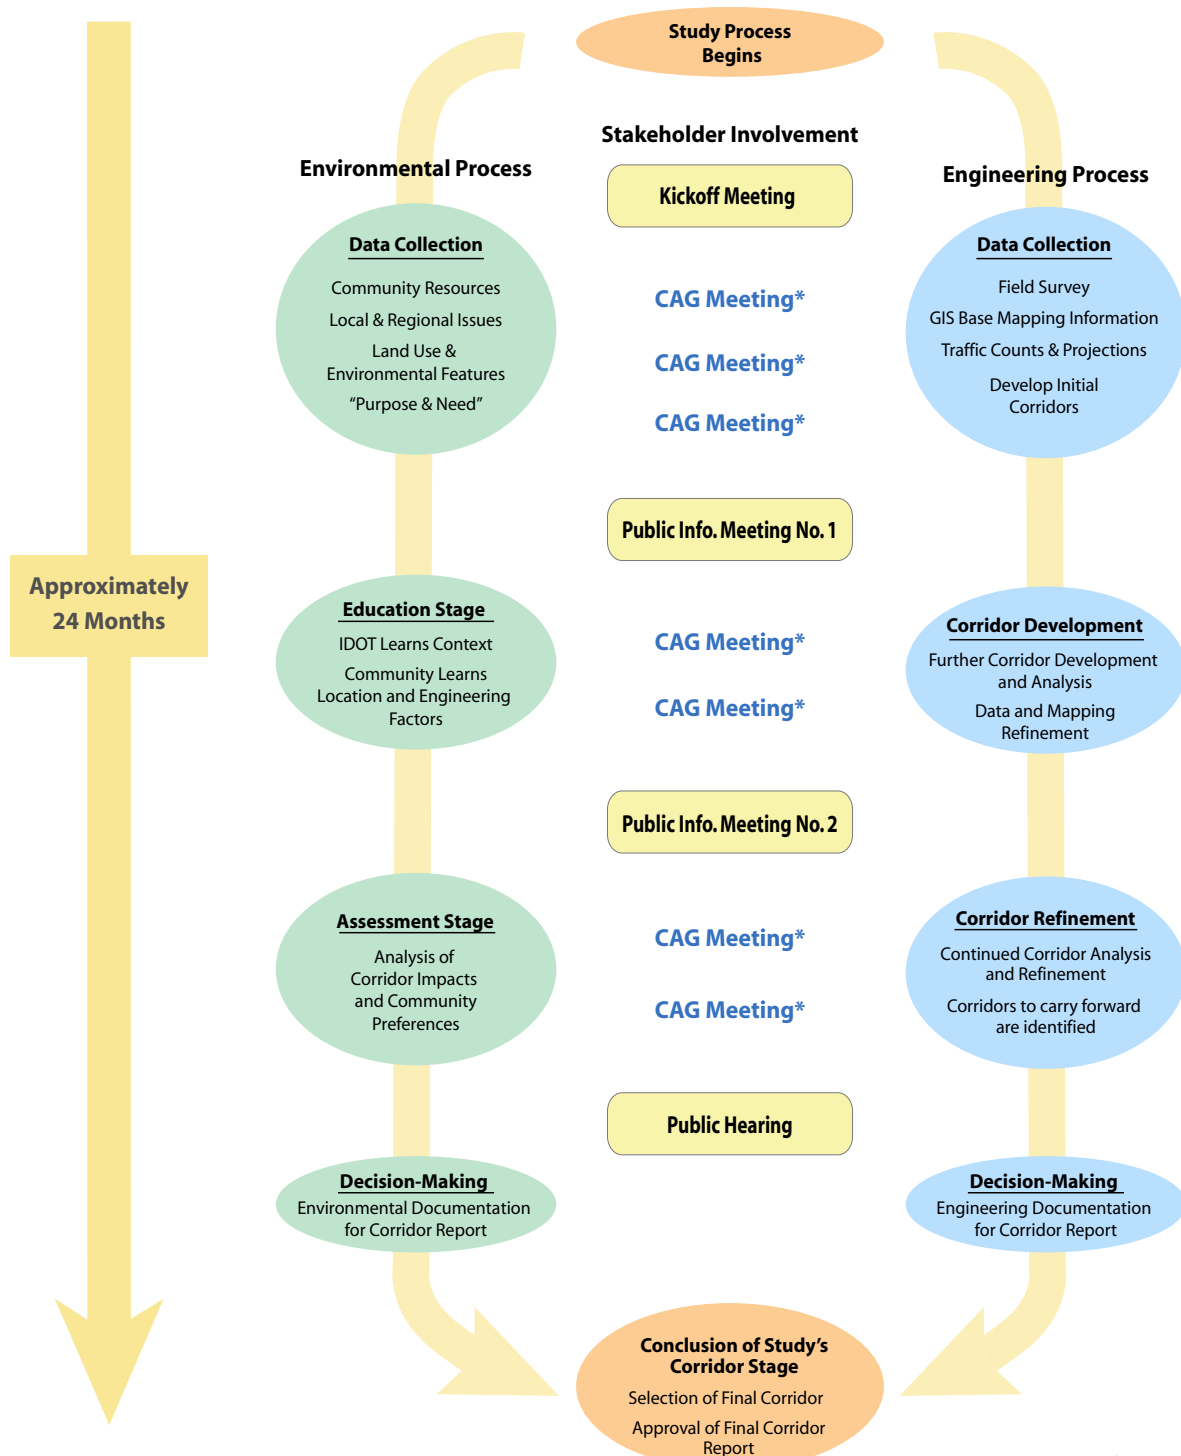

Eastern Bypass Corridor Study Process

The events shown below are an outline of how the study will flow. The timing of these events is meant to be flexible to accommodate adjustments that might be necessary over the course of the study.

* See "Community Advisory Group Process" chart for more details about these meetings.